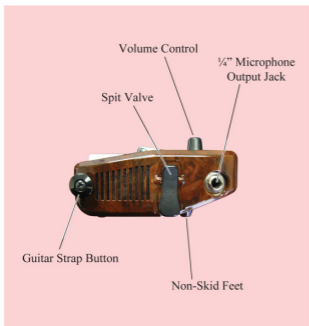

There are three types of mouthpieces included with the Hammond 44. With the Short mouthpiece and hand-strap, you can play the Hammond 44 upright like a trumpet, or use the Flexible mouthpiece to hold the 44 at arm's length, or sling the 44 on like a guitar (with a guitar strap and the included strap buttons). Using the L Joint long mouthpiece you can play it as a table-top instrument, with the option of putting it on top of your organ, piano or synth. The non-skid feet steady the 44 in the last application.

Short mouthpiece
MP-141

Flexible mouthpiece
MP-161

L Joint long mouthpiece
MP-171

Specifications:

Keyboard & Range:	44 keys, c – g ³ Note: The instrument sounds at “C concert pitch”
Sound Source:	Phosphorous Bronze Tapered Plated Reeds
Microphone Output:	¼” Phone Jack
Microphone Type:	Dynamic
Control:	Volume
Dimensions:	22 ¼” x 4 ¼” x 2”
Weight:	2lb, 10oz.
Accessories:	Short Mouthpiece, Flexible Mouthpiece, L Joint Long Mouthpiece, Polishing Cloth, Gig bag

Supplied Accessories

Optional Accessory
Trumpet Mouthpiece
MP-131

A backpack-styled gig bag in black and burgundy displays the Hammond logo and is designed to hold the 44, all the mouthpieces, and the polishing cloth.

MP-2002

The Velcro-adjustable hand-strap on the Hammond 44 allows a perfect fit for any size hand. The easy adjustment insures a highly comfortable performance.